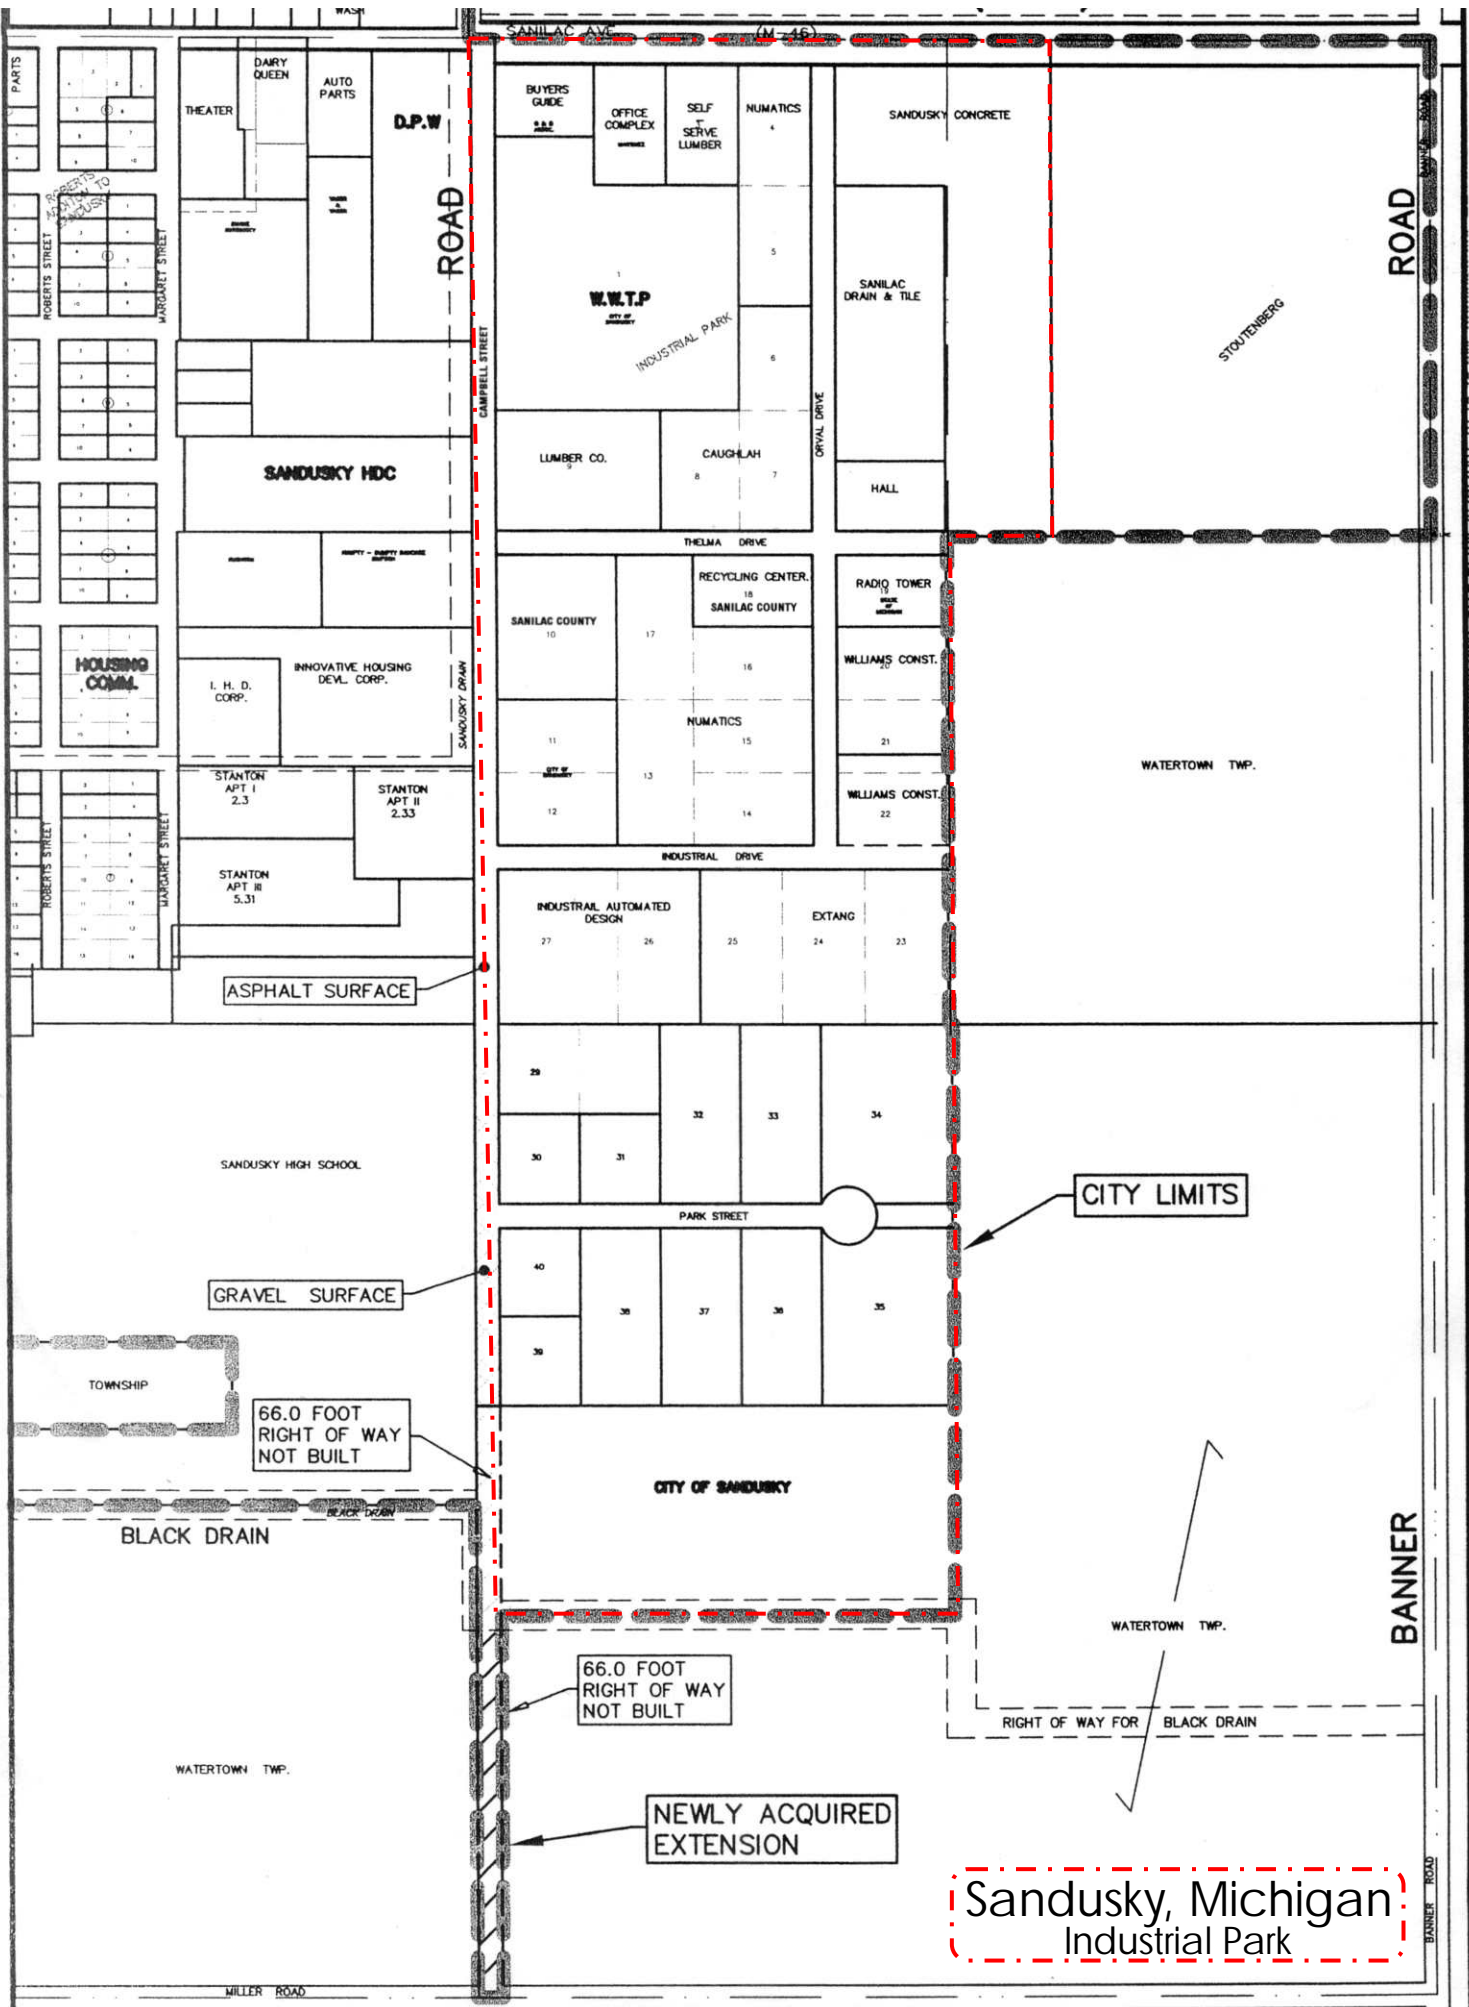

SANILAC AVE (M-16)

CITY LIMITS

GRAVEL SURFACE

66.0 FOOT RIGHT OF WAY NOT BUILT

BLACK DRAIN

WATERTOWN TWP.

66.0 FOOT RIGHT OF WAY NOT BUILT

NEWLY ACQUIRED EXTENSION